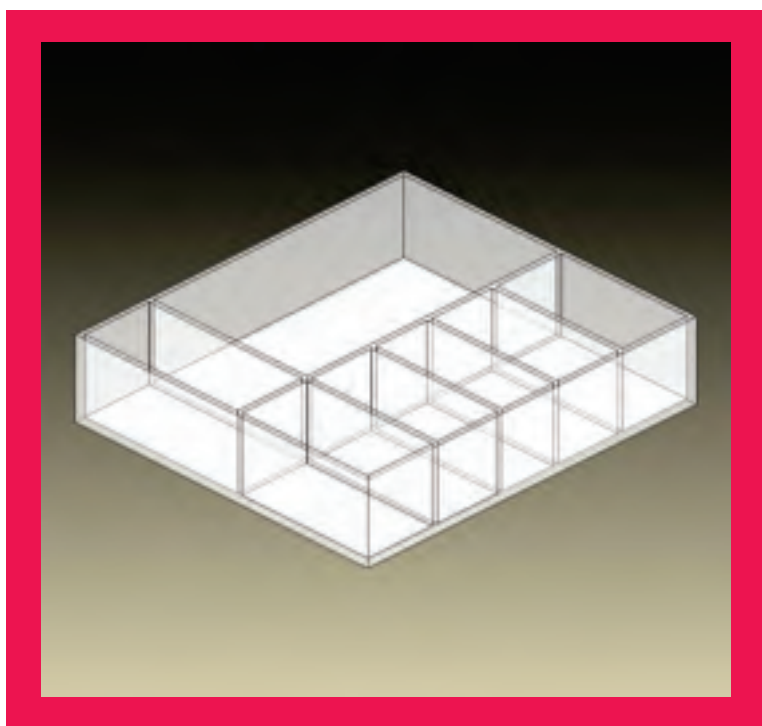

CASH TRAYS

See-thru products for maximum overhead camera visibility

**P
L
A
S
T
I
C
S**

MODEL PL-CT1

19.0L x 7.0W x 4.0H x .38TK

MODEL PL-CT4

14.0W x 11.0DP x 3.75H x .19TK

RELDOM
CORPORATIONtm

Los Angeles Office

3241 Industry Drive
Signal Hill, CA 90755-4013
562/498-3346 Fax: 562/498-3356

CASH TRAYS

See-thru products for maximum overhead camera visibility

**P
L
A
S
T
I
C
S**

MODEL PL-CT6L

20.25W x 10.75DP x 3.00H x .25TK

562/498-3346 Fax: 562/498-3356

CASH TRAYS

See-thru products for maximum overhead camera visibility

**P
L
A
S
T
I
C
S**

MODEL PL-CT8S

13.88W x 15.75DP x 3.25H x .25TK

MODEL PL-CT10

17.75W x 20.38DP x 3.25H x .25TK

CASH TRAYS

See-thru products for maximum overhead camera visibility

**P
L
A
S
T
I
C
S**

MODEL PL-CT10S

17.75W x 20.38DP x 3.25H x .25TK

MODEL PL-CT12S

20.25W x 20.38DP x 3.25H x .25TK

RELDOM
CORPORATIONtm