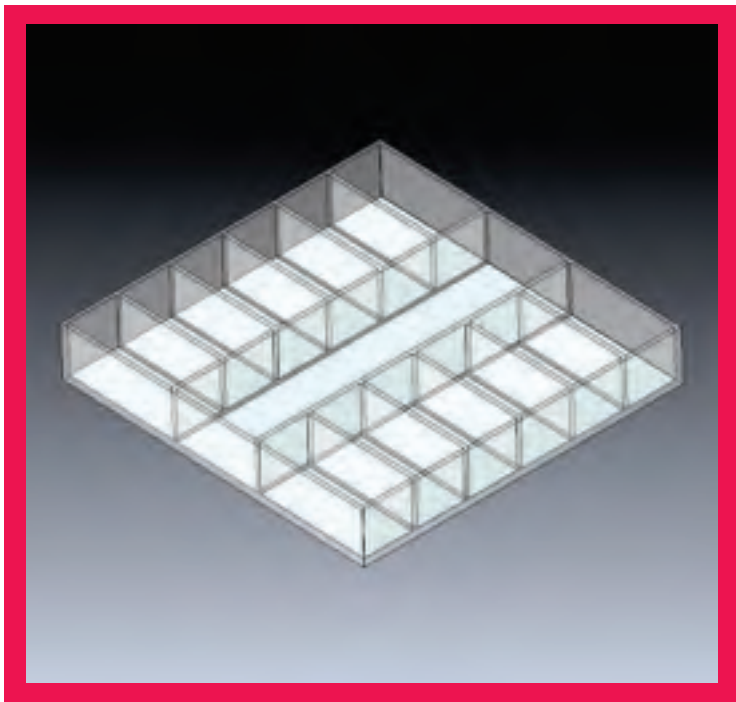

CASH TRAYS

See-thru products for maximum overhead camera visibility

**P
L
A
S
T
I
C
S**

MODEL PL-CT10S

17.75W x 20.38DP x 3.25H x .25TK

MODEL PL-CT12S

20.25W x 20.38DP x 3.25H x .25TK

RELDOM
CORPORATIONtm