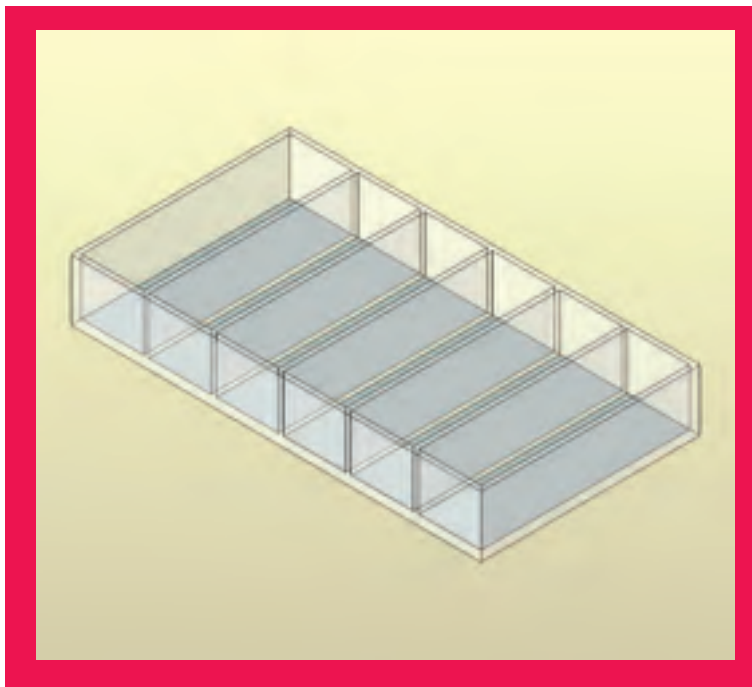

CASH TRAYS

See-thru products for maximum overhead camera visibility

**P
L
A
S
T
I
C
S**

MODEL PL-CT1

19.0L x 7.0W x 4.0H x .38TK

MODEL PL-CT4

14.0W x 11.0DP x 3.75H x .19TK

RELDOM
CORPORATIONtm

Los Angeles Office

3241 Industry Drive
Signal Hill, CA 90755-4013
562/498-3346 Fax: 562/498-3356

CASH TRAYS

See-thru products for maximum overhead camera visibility

**P
L
A
S
T
I
C
S**

MODEL PL-CT6L

20.25W x 10.75DP x 3.00H x .25TK

562/498-3346 Fax: 562/498-3356

CASH TRAYS

See-thru products for maximum overhead camera visibility

**P
L
A
S
T
I
C
S**

MODEL PL-CT8S

13.88W x 15.75DP x 3.25H x .25TK

MODEL PL-CT10

17.75W x 20.38DP x 3.25H x .25TK

CASH TRAYS

See-thru products for maximum overhead camera visibility

**P
L
A
S
T
I
C
S**

MODEL PL-CT10S

17.75W x 20.38DP x 3.25H x .25TK

MODEL PL-CT12S

20.25W x 20.38DP x 3.25H x .25TK

RELDOM
CORPORATIONtm