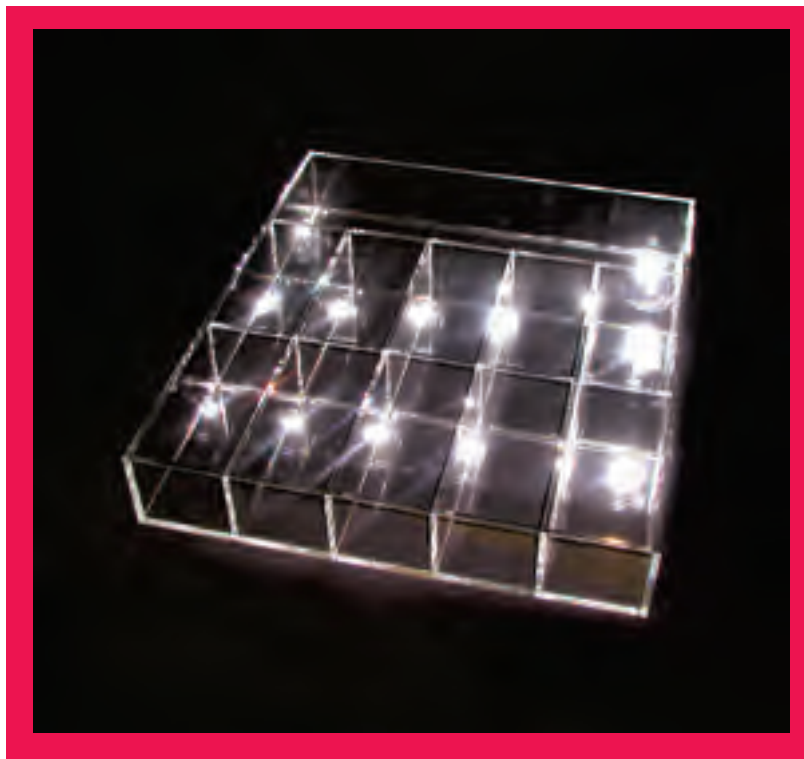

562/498-3346 Fax: 562/498-3356

CASH TRAYS

See-thru products for maximum overhead camera visibility

**P
L
A
S
T
I
C
S**

MODEL PL-CT8S

13.88W x 15.75DP x 3.25H x .25TK

MODEL PL-CT10

17.75W x 20.38DP x 3.25H x .25TK

CASH TRAYS

See-thru products for maximum overhead camera visibility

**P
L
A
S
T
I
C
S**

MODEL PL-CT10S

17.75W x 20.38DP x 3.25H x .25TK

MODEL PL-CT12S

20.25W x 20.38DP x 3.25H x .25TK

RELDOM
CORPORATIONtm