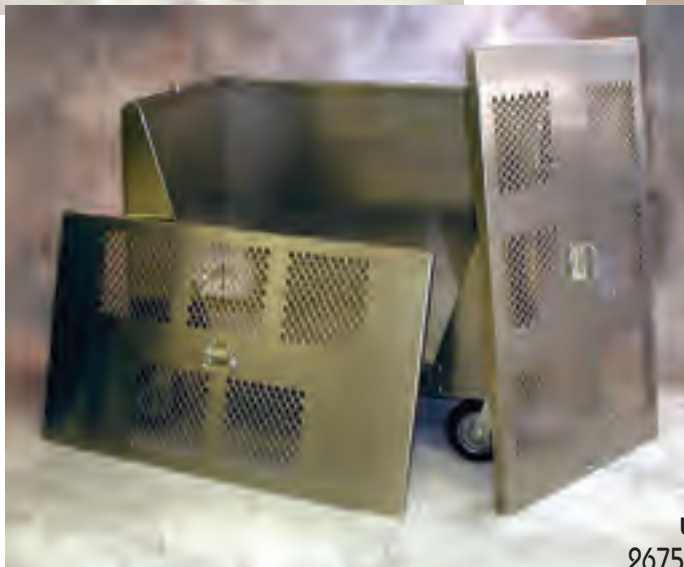

MODEL HC-410

H
A
R
D

C
O
U
N
T
E
R

RELDOM^{tm}
CORPORATION

Las Vegas Office

2675 E. Patrick Lane #12
Las Vegas, Nevada 89120
702.253.7129 fax: 702.253.7182

Los Angeles Office

3241 Industry Drive
Signal Hill, CA 90755-4013
562/498-3346 Fax: 562/498-3356